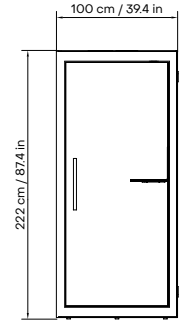

CHATBOX SINGLE

SILEN POD

CHATBOX SINGLE

RIGHT VIEW

FRONT VIEW

REAR VIEW

TOP VIEW

MINIMAL SPACE BETWEEN POD AND CEILING

SPACE BETWEEN FLOOR AND POD
2 cm / 0.8 in

CHATBOX SINGLE

TECHNICAL SPECIFICATION

Exterior Size	1000W x 1000D x 2220H
Interior Size	870W x 980D x 2040H
Weight (net)	300 kg / 661.4 lb
Air Ventilation	Low Consumption Air Circulation System (max 5.1W)
Air Flow	Circulation Speed is more than 55 l/s (198m ³ /h)
Lighting	Energy-efficient LED Light (28W, 4000K, 2240 lm)
Power Outlet	2 x 110-230 V or 1 x 110-230 V + 1 x USB-A/C
Power Cord	3m / 9ft. 10 in
Exterior Material	Painted Sheet Metal
Glass	Sound Control Laminated Safety Glass
Flooring	Anti-static & Stain-resistant Low Loop Pile Carpet
Acoustic Surfaces	Acoustic EchoFree Panel
Adjustable Glides	for Easy Levelling from Inside the Booth
CERTIFICATION	
Electrical Safety	CE-mark
Fire Safety	Class A (UL 723, ASTM E84, ASTM E162)
Emissions	Indoor Advantage Gold Certified by SCS Global Services
Sound Reduction	29,4 db (Class B according to ISO 23351-1)
Airborne Sound Insulation	34 dB according to ISO 16283-1 & ISO 717-1
Sound Transmission Class (STC)	34 dB according to ASTM E90