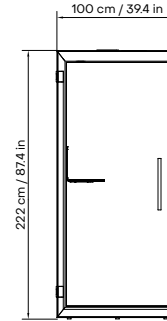

CHATBOX SINGLE

SILEN POD

CHATBOX SINGLE

RIGHT VIEW

FRONT VIEW

REAR VIEW

TOP VIEW

MINIMAL SPACE BETWEEN POD AND CEILING

SPACE BETWEEN FLOOR AND POD
2 cm / 0.8 in

CHATBOX SINGLE

TECHNICAL SPECIFICATION

Exterior Size	1000W x 1000D x 2220H
Interior Size	870W x 980D x 2040H
Weight (net)	300 kg / 661.4 lb
Air Ventilation	Low Consumption Air Circulation System (max 5.1W)
Air Flow	Circulation Speed is more than 55 l/s (198m ³ /h)
Lighting	Energy-efficient LED Light (28W, 4000K, 2240 lm)
Power Outlet	2 x 110-230 V or 1 x 110-230 V + 1 x USB-A/C
Power Cord	3m / 9ft. 10 in
Exterior Material	Painted Sheet Metal
Glass	Sound Control Laminated Safety Glass
Flooring	Anti-static & Stain-resistant Low Loop Pile Carpet
Acoustic Surfaces	Acoustic EchoFree Panel
Adjustable Glides	for Easy Levelling from Inside the Booth
CERTIFICATION	
Electrical Safety	CE-mark
Fire Safety	Class A (UL 723, ASTM E84, ASTM E162)
Emissions	Indoor Advantage Gold Certified by SCS Global Services
Sound Reduction	29,4 db (Class B according to ISO 23351-1)
Airborne Sound Insulation	34 dB according to ISO 16283-1 & ISO 717-1
Sound Transmission Class (STC)	34 dB according to ASTM E90