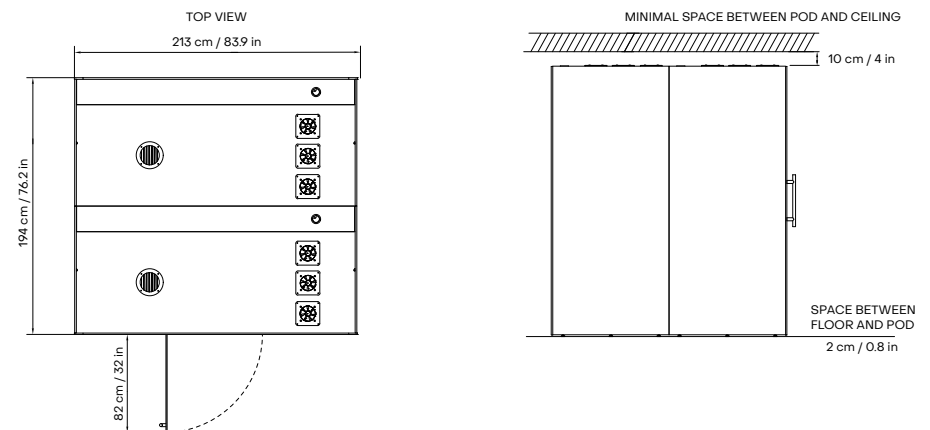

CHATBOX QUATTRO

CHATBOX QUATTRO

CHATBOX QUATTRO

TECHNICAL SPECIFICATION

Exterior Size	2130W x 1940D x 2220H
Interior Size	2000W x 1860D x 2040H
Weight (net)	980 kg / 2160 lb
Air Ventilation	Low Consumption Air Circulation System (max 10.2W)
Air Flow	Circulation Speed is more than 55 l/s (198m3/h)
Lighting	Energy-efficient LED Light (56W, 4000K, 4480 lm)
Power Outlet	4 x 110-230 V or 2 x 110-230 V + 2 x USB-A/C
Power Cord	3m / 9ft. 10 in
Exterior Material	Painted Sheet Metal
Glass	Sound Control Laminated Safety Glass
Flooring	Anti-static & Stain-resistant Low Loop Pile Carpet
Acoustic Surfaces	Acoustic EchoFree Panel
Adjustable Glides	for Easy Levelling from Inside the Booth
CERTIFICATION	
Electrical Safety	CE-mark
Fire Safety	Class A (UL 723, ASTM E84, ASTM E162)
Emissions	Indoor Advantage Gold Certified by SCS Global Services
Sound Reduction	29,4 db (Class B according to ISO 23351-1)
Airborne Sound insulation	34 dB according to ISO 16283-1 & ISO 717-1
Sound Transmission Class (STC)	34 dB according to ASTM E90