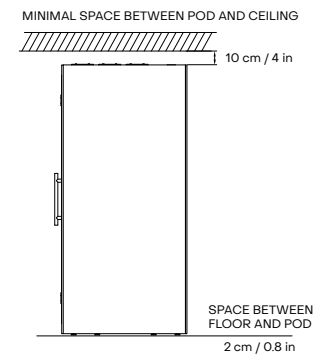

CHATBOX DUO

CHATBOX DUO

CHATBOX DUO

TECHNICAL SPECIFICATION

Exterior Size	2130W x 980D x 2220H
Interior Size	2000W x 910D x 2040H
Weight (net)	490 kg / 1080 lb
Air Ventilation	Low Consumption Air Circulation System (max 5.1W)
Air Flow	Circulation Speed is more than 55 l/s (198m3/h)
Lighting	Energy-efficient LED Light (28W, 4000K, 2240 lm)
Power Outlet	2 x 110-230 V or 1 x 110-230 V + 1 x USB-A/C
Power Cord	3m / 9ft. 10 in
Exterior Material	Painted Sheet Metal
Glass	Sound Control Laminated Safety Glass
Flooring	Anti-static & Stain-resistant Low Loop Pile Carpet
Acoustic Surfaces	Acoustic EchoFree Panel
Adjustable Glides	for Easy Levelling from Inside the Booth
CERTIFICATION	
Electrical Safety	CE-mark
Fire Safety	Class A (UL 723, ASTM E84, ASTM E162)
Emissions	Indoor Advantage Gold Certified by SCS Global Services
Sound Reduction	29,4 db (Class B according to ISO 23351-1)
Airborne Sound Insulation	34 dB according to ISO 16283-1 & ISO 717-1
Sound Transmission Class (STC)	34 dB according to ASTM E90