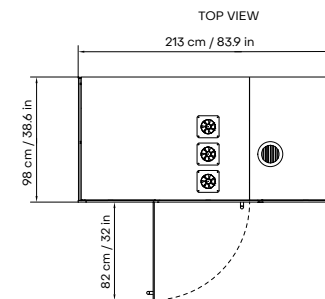

CHATBOX DUO

CHATBOX DUO

CHATBOX DUO

TECHNICAL SPECIFICATION

Exterior Size	2130W x 980D x 2220H
Interior Size	2000W x 910D x 2040H
Weight (net)	490 kg / 1080 lb
Air Ventilation	Low Consumption Air Circulation System (max 5.1W)
Air Flow	Circulation Speed is more than 55 l/s (198m3/h)
Lighting	Energy-efficient LED Light (28W, 4000K, 2240 lm)
Power Outlet	2 x 110-230 V or 1 x 110-230 V + 1 x USB-A/C
Power Cord	3m / 9ft. 10 in
Exterior Material	Painted Sheet Metal
Glass	Sound Control Laminated Safety Glass
Flooring	Anti-static & Stain-resistant Low Loop Pile Carpet
Acoustic Surfaces	Acoustic EchoFree Panel
Adjustable Glides	for Easy Levelling from Inside the Booth
CERTIFICATION	
Electrical Safety	CE-mark
Fire Safety	Class A (UL 723, ASTM E84, ASTM E162)
Emissions	Indoor Advantage Gold Certified by SCS Global Services
Sound Reduction	29,4 db (Class B according to ISO 23351-1)
Airborne Sound Insulation	34 dB according to ISO 16283-1 & ISO 717-1
Sound Transmission Class (STC)	34 dB according to ASTM E90