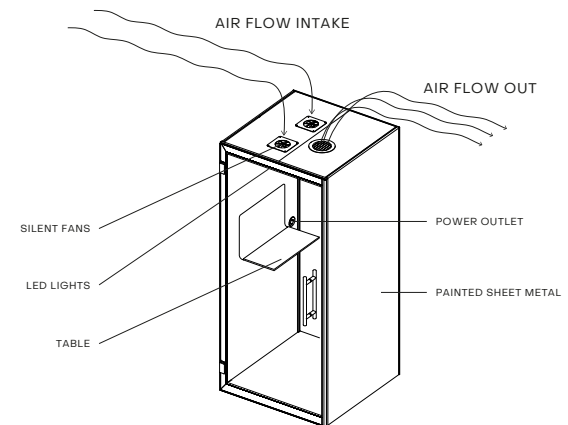

CHATBOX SINGLE

SILEN POD

CHATBOX SINGLE

RIGHT VIEW

FRONT VIEW

REAR VIEW

TOP VIEW

MINIMAL SPACE BETWEEN POD AND CEILING

SPACE BETWEEN FLOOR AND POD
2 cm / 0.8 in

CHATBOX SINGLE

TECHNICAL SPECIFICATION

Exterior Size	1000W x 1000D x 2220H
Interior Size	870W x 980D x 2040H
Weight (net)	300 kg / 661.4 lb
Air Ventilation	Low Consumption Air Circulation System (max 5.1W)
Air Flow	Circulation Speed is more than 55 l/s (198m ³ /h)
Lighting	Energy-efficient LED Light (28W, 4000K, 2240 lm)
Power Outlet	2 x 110-230 V or 1 x 110-230 V + 1 x USB-A/C
Power Cord	3m / 9ft. 10 in
Exterior Material	Painted Sheet Metal
Glass	Sound Control Laminated Safety Glass
Flooring	Anti-static & Stain-resistant Low Loop Pile Carpet
Acoustic Surfaces	Acoustic EchoFree Panel
Adjustable Glides	for Easy Levelling from Inside the Booth
CERTIFICATION	
Electrical Safety	CE-mark
Fire Safety	Class A (UL 723, ASTM E84, ASTM E162)
Emissions	Indoor Advantage Gold Certified by SCS Global Services
Sound Reduction	29,4 db (Class B according to ISO 23351-1)
Airborne Sound Insulation	34 dB according to ISO 16283-1 & ISO 717-1
Sound Transmission Class (STC)	34 dB according to ASTM E90