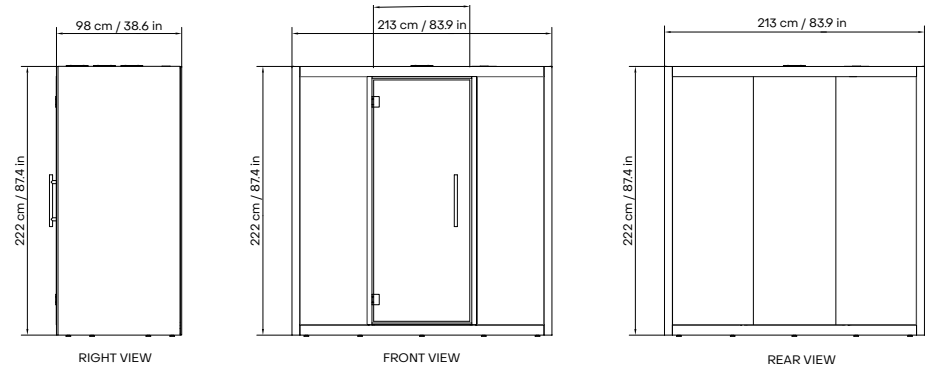

CHATBOX DUO

CHATBOX DUO

CHATBOX DUO

TECHNICAL SPECIFICATION

Exterior Size	2130W x 980D x 2220H
Interior Size	2000W x 910D x 2040H
Weight (net)	490 kg / 1080 lb
Air Ventilation	Low Consumption Air Circulation System (max 5.1W)
Air Flow	Circulation Speed is more than 55 l/s (198m3/h)
Lighting	Energy-efficient LED Light (28W, 4000K, 2240 lm)
Power Outlet	2 x 110-230 V or 1 x 110-230 V + 1 x USB-A/C
Power Cord	3m / 9ft. 10 in
Exterior Material	Painted Sheet Metal
Glass	Sound Control Laminated Safety Glass
Flooring	Anti-static & Stain-resistant Low Loop Pile Carpet
Acoustic Surfaces	Acoustic EchoFree Panel
Adjustable Glides	for Easy Levelling from Inside the Booth
CERTIFICATION	
Electrical Safety	CE-mark
Fire Safety	Class A (UL 723, ASTM E84, ASTM E162)
Emissions	Indoor Advantage Gold Certified by SCS Global Services
Sound Reduction	29,4 db (Class B according to ISO 23351-1)
Airborne Sound Insulation	34 dB according to ISO 16283-1 & ISO 717-1
Sound Transmission Class (STC)	34 dB according to ASTM E90