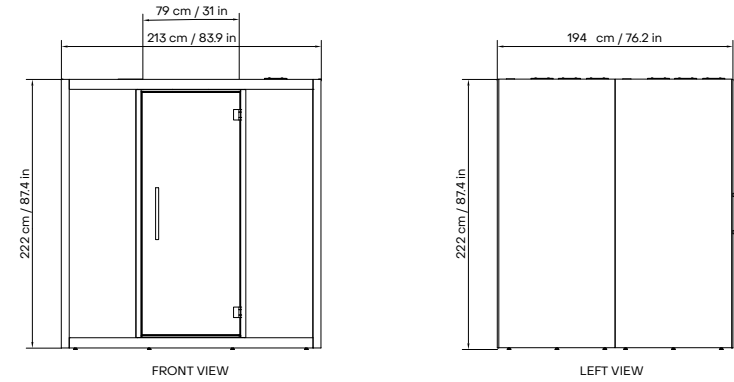

CHATBOX QUATTRO

CHATBOX QUATTRO

CHATBOX QUATTRO

TECHNICAL SPECIFICATION

Exterior Size	2130W x 1940D x 2220H
Interior Size	2000W x 1860D x 2040H
Weight (net)	980 kg / 2160 lb
Air Ventilation	Low Consumption Air Circulation System (max 10.2W)
Air Flow	Circulation Speed is more than 55 l/s (198m3/h)
Lighting	Energy-efficient LED Light (56W, 4000K, 4480 lm)
Power Outlet	4 x 110-230 V or 2 x 110-230 V + 2 x USB-A/C
Power Cord	3m / 9ft. 10 in
Exterior Material	Painted Sheet Metal
Glass	Sound Control Laminated Safety Glass
Flooring	Anti-static & Stain-resistant Low Loop Pile Carpet
Acoustic Surfaces	Acoustic EchoFree Panel
Adjustable Glides	for Easy Levelling from Inside the Booth
CERTIFICATION	
Electrical Safety	CE-mark
Fire Safety	Class A (UL 723, ASTM E84, ASTM E162)
Emissions	Indoor Advantage Gold Certified by SCS Global Services
Sound Reduction	29,4 db (Class B according to ISO 23351-1)
Airborne Sound insulation	34 dB according to ISO 16283-1 & ISO 717-1
Sound Transmission Class (STC)	34 dB according to ASTM E90