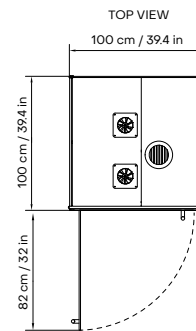

CHATBOX SINGLE

SILEN POD

CHATBOX SINGLE

RIGHT VIEW

FRONT VIEW

REAR VIEW

TOP VIEW

MINIMAL SPACE BETWEEN POD AND CEILING

SPACE BETWEEN FLOOR AND POD
2 cm / 0.8 in

CHATBOX SINGLE

TECHNICAL SPECIFICATION

Exterior Size	1000W x 1000D x 2220H
Interior Size	870W x 980D x 2040H
Weight (net)	300 kg / 661.4 lb
Air Ventilation	Low Consumption Air Circulation System (max 5.1W)
Air Flow	Circulation Speed is more than 55 l/s (198m ³ /h)
Lighting	Energy-efficient LED Light (28W, 4000K, 2240 lm)
Power Outlet	2 x 110-230 V or 1 x 110-230 V + 1 x USB-A/C
Power Cord	3m / 9ft. 10 in
Exterior Material	Painted Sheet Metal
Glass	Sound Control Laminated Safety Glass
Flooring	Anti-static & Stain-resistant Low Loop Pile Carpet
Acoustic Surfaces	Acoustic EchoFree Panel
Adjustable Glides	for Easy Levelling from Inside the Booth
CERTIFICATION	
Electrical Safety	CE-mark
Fire Safety	Class A (UL 723, ASTM E84, ASTM E162)
Emissions	Indoor Advantage Gold Certified by SCS Global Services
Sound Reduction	29,4 db (Class B according to ISO 23351-1)
Airborne Sound Insulation	34 dB according to ISO 16283-1 & ISO 717-1
Sound Transmission Class (STC)	34 dB according to ASTM E90