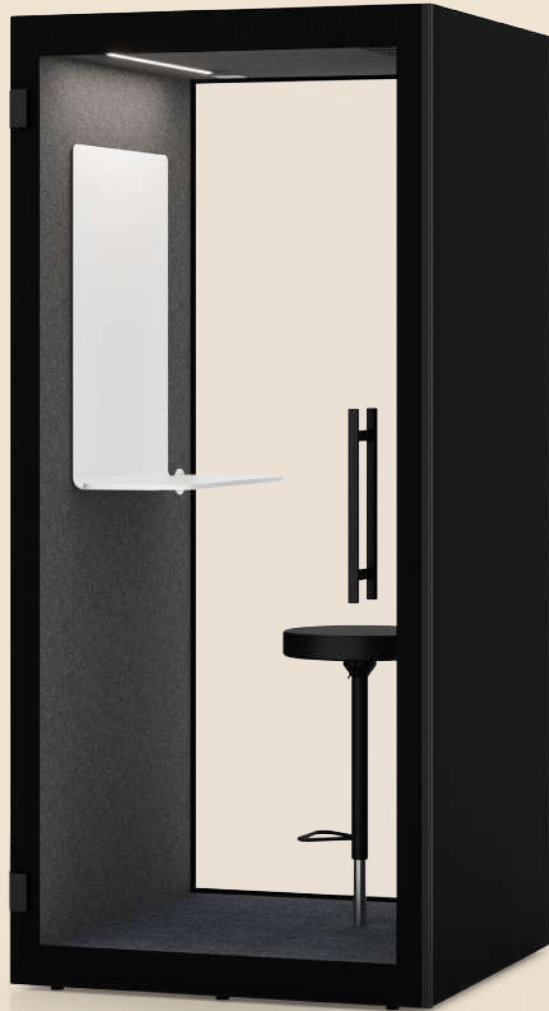

CONTENTS

Silen Chatbox Single	1-pax Pod
Silen Chatbox Duo	2-pax Pod
Silen Chatbox Quattro	4-pax Pod

OFFICE PLANNER
CREATING WORK GEMS

SILEN POD

Focus without distractions

Open offices can get noisy. Privacy suffers, too. So let's think inside the box. Out there, mental overload. In here, headspace. Silen office pods are quiet, private, and comfortable. They're the kind of places you need to ideate, create, and strategize.

QUATTRO
(4-PAX POD)

SINGLE
(1-PAX POD)

SILEN POD

CHATBOX SINGLE

OFFICE PLANNER
CREATING WORK GEMS

CHATBOX SINGLE

A space to focus on your work or make uninterrupted phone calls in

SILEN POD

Essential quality

A lower price doesn't mean skimping on quality. The entire Chatbox range remains faithful to Silen's essential benefits, but fits into more conservative spending plans.

Quiet

Noise stays out, chats stay in. "Freeway to library" aptly describes the 34dB external-noise drop. Normal speech in the pod loses up to 31dB on its way out, making snooping useless. Best-in-class soundproofing tested in real offices. And the world's first ISO lab for such things in Finland.

Comfortable

The Chatbox is simple, ergonomic, and automatic. A presence detector keeps the LEDs on. Speech-optimized EchoFree acoustics feel just right. Air is dispersed quietly from the ceiling, at more than twice the standard minimum flow rate without causing dry eye. Air exits from the ceiling.