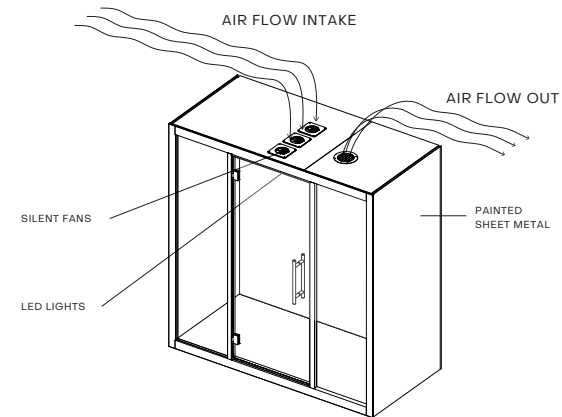

CHATBOX DUO

CHATBOX DUO

CHATBOX DUO

TECHNICAL SPECIFICATION

Exterior Size	2130W x 980D x 2220H
Interior Size	2000W x 910D x 2040H
Weight (net)	490 kg / 1080 lb
Air Ventilation	Low Consumption Air Circulation System (max 5.1W)
Air Flow	Circulation Speed is more than 55 l/s (198m3/h)
Lighting	Energy-efficient LED Light (28W, 4000K, 2240 lm)
Power Outlet	2 x 110-230 V or 1 x 110-230 V + 1 x USB-A/C
Power Cord	3m / 9ft. 10 in
Exterior Material	Painted Sheet Metal
Glass	Sound Control Laminated Safety Glass
Flooring	Anti-static & Stain-resistant Low Loop Pile Carpet
Acoustic Surfaces	Acoustic EchoFree Panel
Adjustable Glides	for Easy Levelling from Inside the Booth
CERTIFICATION	
Electrical Safety	CE-mark
Fire Safety	Class A (UL 723, ASTM E84, ASTM E162)
Emissions	Indoor Advantage Gold Certified by SCS Global Services
Sound Reduction	29,4 db (Class B according to ISO 23351-1)
Airborne Sound Insulation	34 dB according to ISO 16283-1 & ISO 717-1
Sound Transmission Class (STC)	34 dB according to ASTM E90