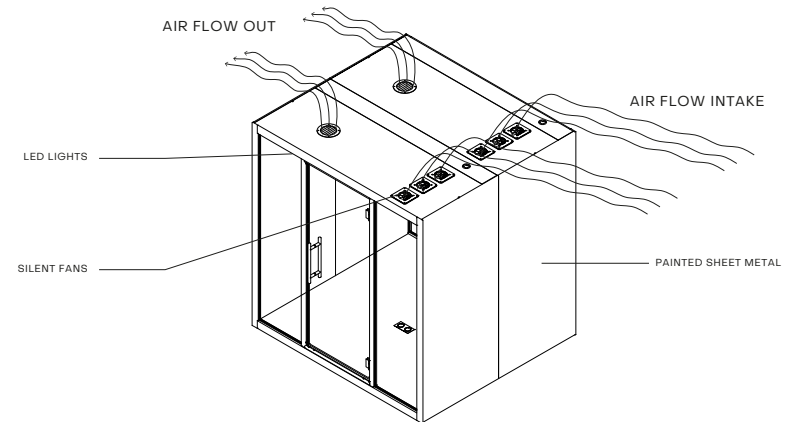

CHATBOX QUATTRO